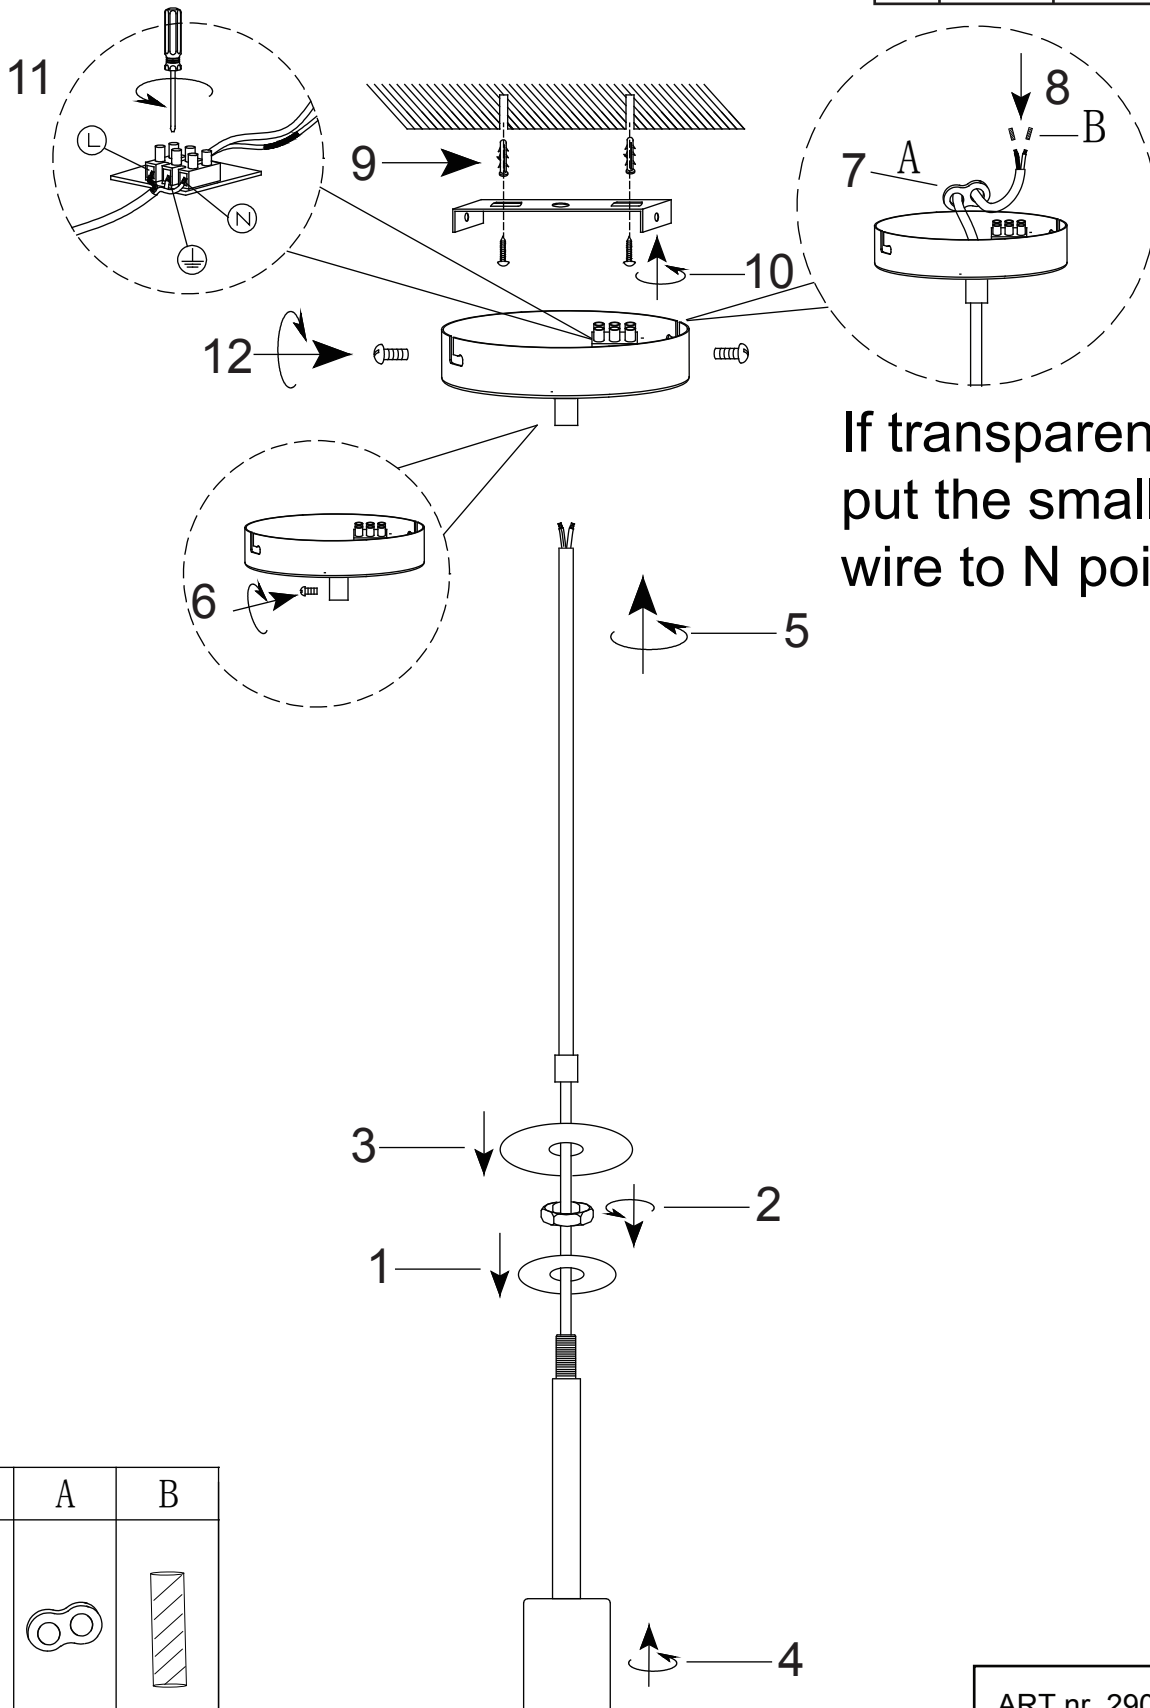

If transparent wire, put the small white wire to N point.

NO	A	B
TYPE		
Q' TY	1	2

Power connections may only be handled by a skilled worker.

ART nr. 2903332 2903632
 2903732 2903384
 2903684 2903784
 230V~ 50Hz E27 Max.60W